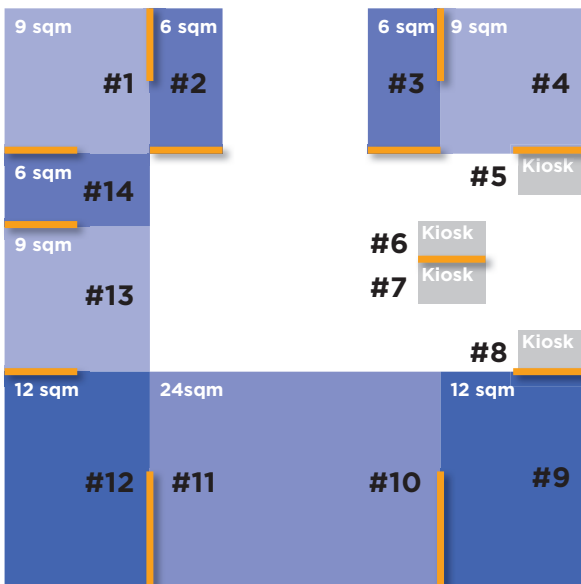

SEMICON[®] WEST

July 11 - 13, 2017
Moscone Center
San Francisco, CA

Join the European Pavilion!

North Hall - Booth #6468

Flexible Spaces

Fully Equipped Booth*

Kiosk

- 1 Mid-height Wall
- 1 Lockable Counter with Logo
- 2 Bar Stools
- 1 Brochure Holder

Mini Booth (same as Kiosk)
+ 1 Full-height Wall

6sqm Space

- 1 Lockable Counter with Logo
- 2 Bar Stools
- 3 Full-height Walls
- 1 Mid-height Wall
- 1 Brochure Holder

For all exhibitors: - welcome breakfast
- lounge space access
- SEMI team support

6sqm Corner Space

- 1 Lockable Counter with Logo
- 2 Bar Stools
- 4 Full-height Walls
- 1 Brochure Holder

9 sqm Space

- 1 Lockable Counter with Logo
- 2 Bar Stools
- 4 Full-height Walls
- 1 Brochure Holder

12 sqm Space (same as 9sqm)
+1 Conference Table and
4 Chairs

*All walls include an individual print
and a logo on top

Competitive Prices

	SEMI member	non member
Kiosk	5 400 €	6 480€
Mini Booth	6 200 €	7 440€
6sqm Spaces	8 600 €	10 320€
6sqm Corner space	8 860 €	10 632€
9 sqm Spaces	11 550 €	13 860€
9 sqm Corner space	11 850 €	14 220€
12 sqm Space	16 650 €	19 980€
12 sqm Corner space	17 595 €	21 114€